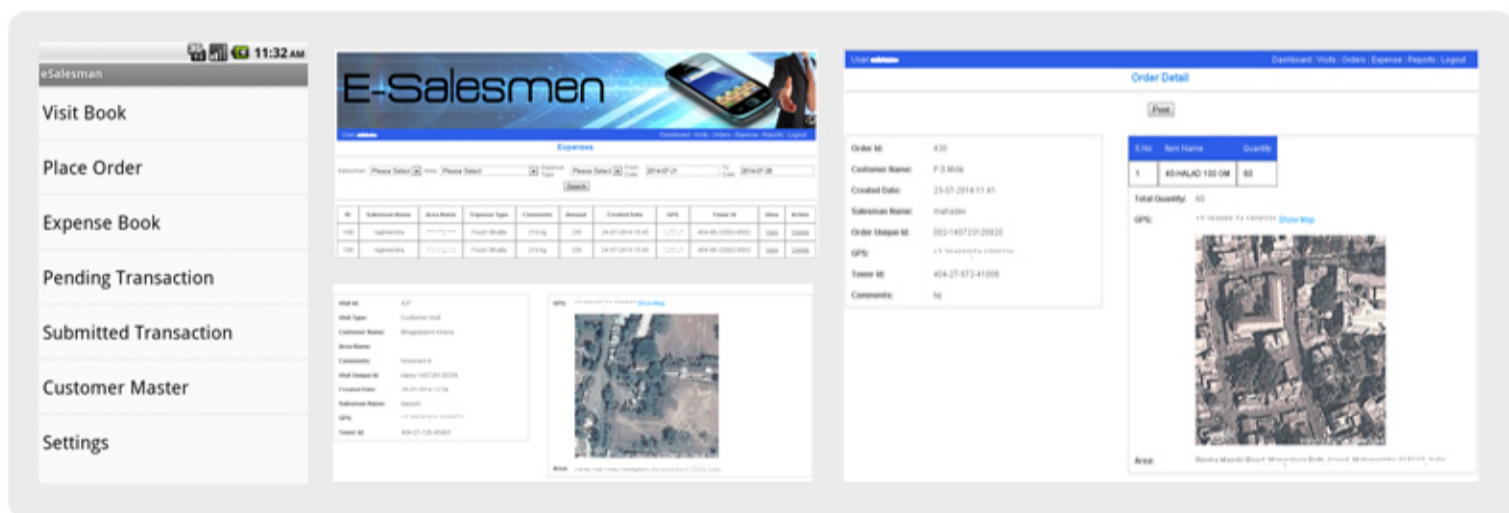

SCREENSHOTS

OUR CLIENT

CALL US TODAY

+9221-34523103
+92321-8282512

CISPL.COM

FACEBOOK/CISPL

TWITTER/CISPL